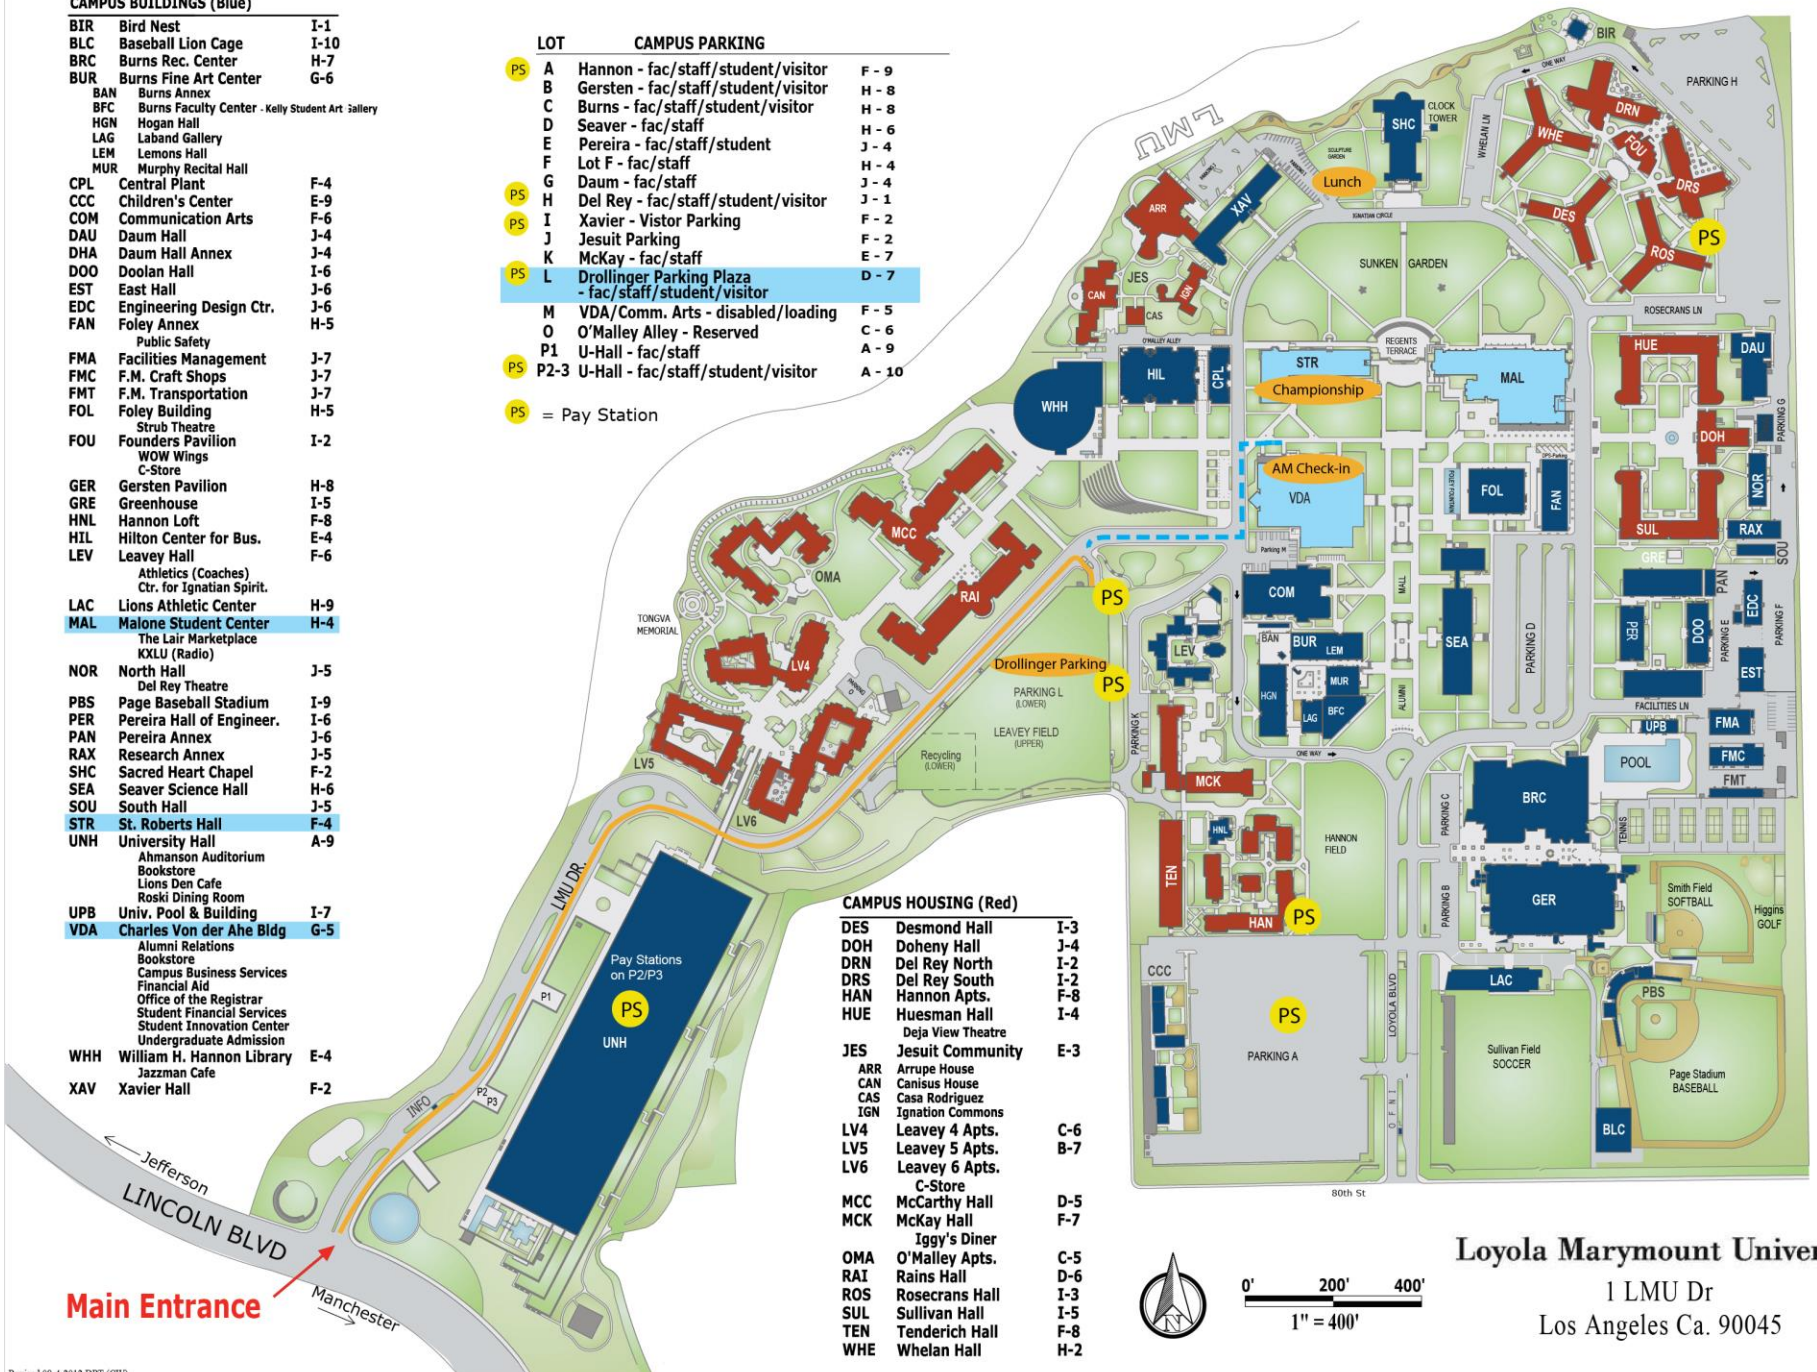

## LOT CAMPUS PARKING

PS	A	Hannon - fac/staff/student/visitor	F - 9
	B	Gersten - fac/staff/student/visitor	H - 8
	C	Burns - fac/staff/student/visitor	H - 8
	D	Seaver - fac/staff	H - 6
	E	Pereira - fac/staff/student	J - 4
	F	Lot F - fac/staff	H - 4
	G	Daum - fac/staff	J - 4
PS	H	Del Rey - fac/staff/student/visitor	J - 1
PS	I	Xavier - Visitor Parking	F - 2
	J	Jesuit Parking	F - 2
	K	McKay - fac/staff	E - 7
PS	L	Drollinger Parking Plaza - fac/staff/student/visitor	D - 7
	M	VDA/Comm. Arts - disabled/loading	F - 5
	O	O'Malley Alley - Reserved	C - 6
PS	P1	U-Hall - fac/staff	A - 9
PS	P2-3	U-Hall - fac/staff/student/visitor	A - 10

## CAMPUS HOUSING (Red)

DES	Desmond Hall	I-3
DOH	Doheny Hall	J-4
DRN	Del Rey North	I-2
DRS	Del Rey South	I-2
HAN	Hannon Apts.	F-8
HUE	Huesman Hall Deja View Theatre	I-4
JES	Jesuit Community	E-3
ARR	Arrupe House	
CAN	Canisus House	
CAS	Casa Rodriguez	
IGN	Ignatius Commons	
LV4	Leavey 4 Apts.	C-6
LV5	Leavey 5 Apts.	B-7
LV6	Leavey 6 Apts.	B-7
	C-Store	
MCC	McCarthy Hall	D-5
MCK	McKay Hall Iggy's Diner	F-7
OMA	O'Malley Apts.	C-5
RAI	Rains Hall	D-6
ROS	Rosecrans Hall	I-3
SUL	Sullivan Hall	I-5
TEN	Tenderich Hall	F-8
WHE	Whelan Hall	H-2